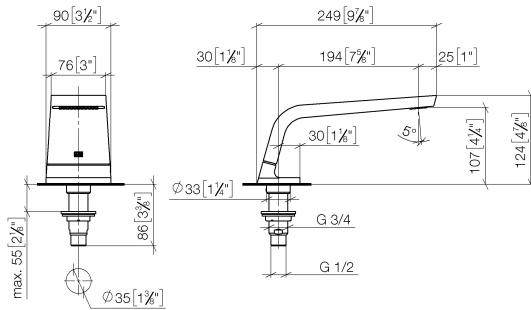

**CL.1 Bath spout without diverter for deck mounting - Brushed Platinum**

CL.1

13 612 705

- 200mm projection
- rectangular spray pattern with 55 individual jets
- height of mixer 125 mm
- height up to aerator 108 mm
- hole diameter 35 mm
- 1/2" connection
- max. flow 24.6 l/min at 3 bar flow pressure

mm [inches]

Flow rate chart

Certificates

WRAS\_1512010. LGA\_28684. IAPMO\_4976 (6).

13 612 705

Parts for other finishes can be found here: [Chrome](#)

### Spare parts list

No.	Item Number	Name	Quantity used	Delivery time
1	90 11 70 007 00-06	spout	1	10
2	09 31 11 099 90	pin	1	2
3	09 14 10 009 90	seal	1	2
4	09 30 01 117 90	connection	1	2
5	09 23 01 057 90	flow reducer	1	2
6	09 18 40 090 90	sleeve	1	2
7	04 23 10 004 03 90	fixing set	1	2