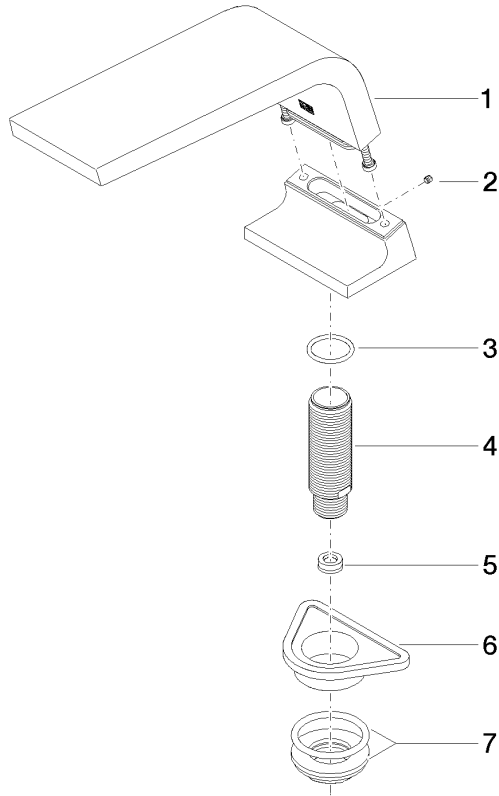

**CL.1 Bath spout without diverter for deck mounting - Brushed Platinum**

CL.1

13 612 705

- 200mm projection
- rectangular spray pattern with 55 individual jets
- height of mixer 125 mm
- height up to aerator 108 mm
- hole diameter 35 mm
- 1/2" connection
- max. flow 24.6 l/min at 3 bar flow pressure

mm [inches]

Flow rate chart

Certificates

WRAS\_1512010. LGA\_28684. IAPMO\_4976 (6).

13 612 705

Parts for other finishes can be found here: [Chrome](#)

### Spare parts list

No.	Item Number	Name	Quantity used	Delivery time
1	90 11 70 007 00-06	spout	1	10
2	09 31 11 099 90	pin	1	2
3	09 14 10 009 90	seal	1	2
4	09 30 01 117 90	connection	1	2
5	09 23 01 057 90	flow reducer	1	2
6	09 18 40 090 90	sleeve	1	2
7	04 23 10 004 03 90	fixing set	1	2